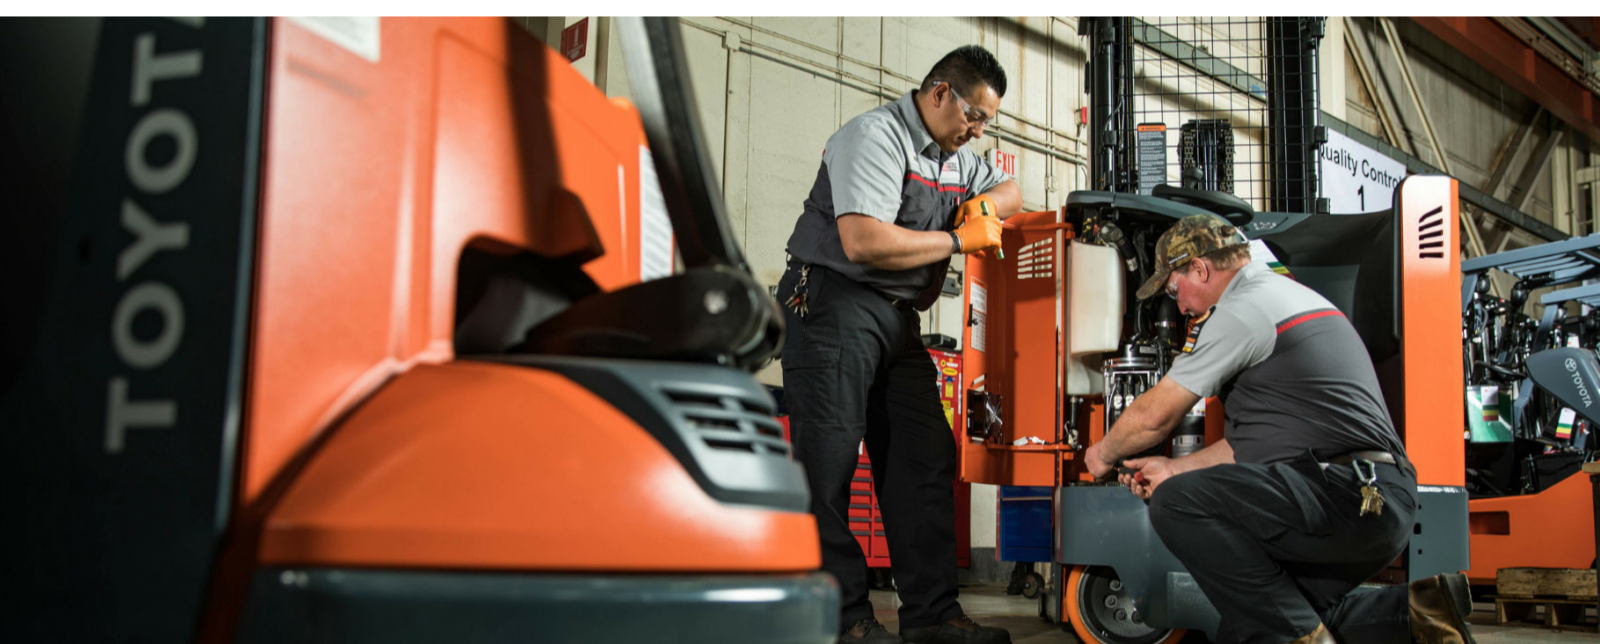

We Come to You for Repairs

To minimize your downtime

JIT has 20 highly trained, mobile technicians throughout West New York. We average a 1.5 hour response time for emergency repairs, so you can get back to work fast.

[See Our Services](#)

[Schedule Service](#)

Used Forklifts in Stock Now

Quality machines at great prices

We have a large inventory of used forklifts available, so you can find the best one for your job. If you don't see what you need, tell us what you're looking for and we'll do our best to help you locate it.