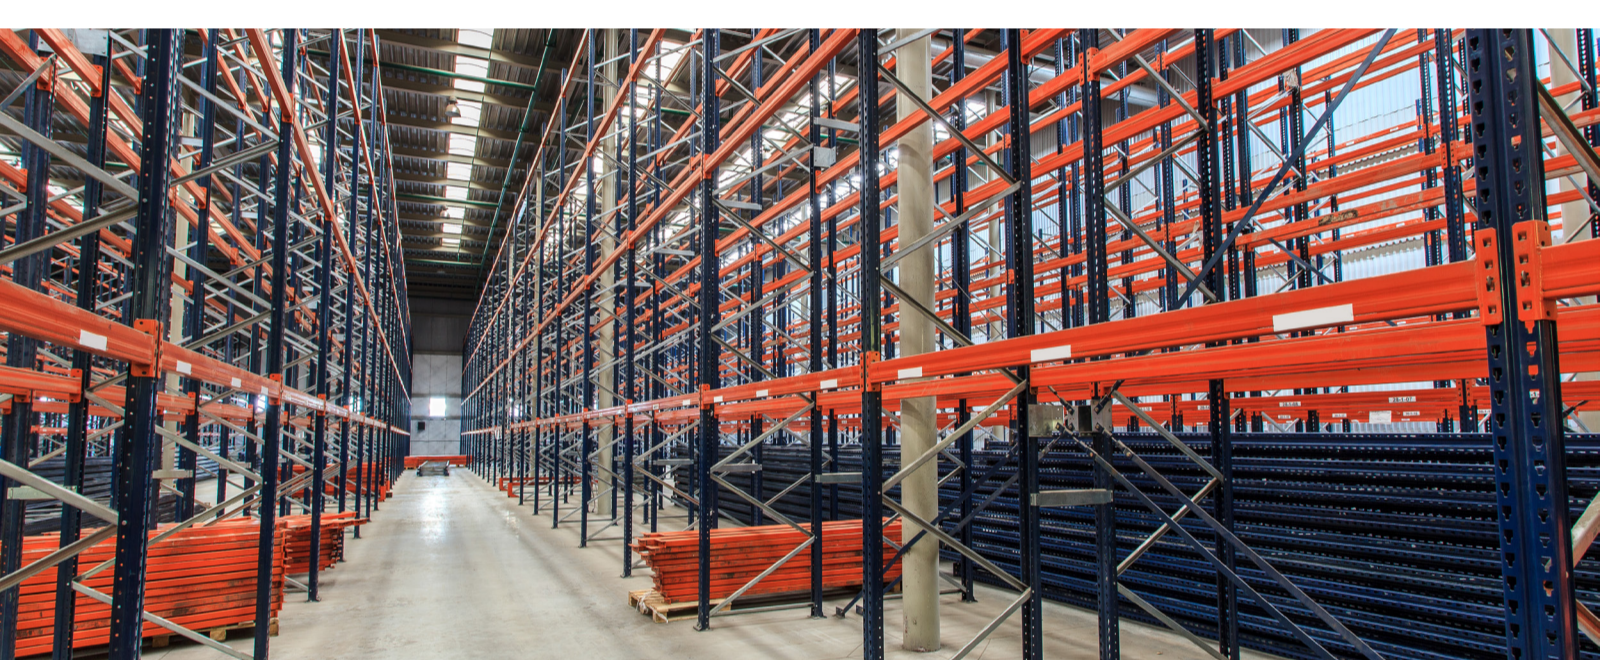

Rain or shine!

When: June 22 from 11:00 am – 3:00 pm
Where: 25 Boxwood Ln. Cheektowaga, NY

[RSVP for the Event](#)

Help Prevent Accidents in Your Warehouse

With Toyota's SEnS Smart Environment Sensor system

The SEnS system assists forklift operators in identifying pedestrians or objects behind their machine. It alerts them to the presence of obstacles up to 32' away using warning lights and buzzer sounds that increase in intensity as the objects get closer.

[How It Works](#)

[Retrofit Your Machine](#)

Best Practices

Warehouse Rack Safety Tips

Layout is critical

An important part of warehouse safety is to ensure the aisles are wide enough for navigating your forklifts and other machinery. It can be tempting to make your warehouse aisle as narrow as possible in order to fit more product in the facility, but if they are too narrow, you won't be able to move pallets efficiently.

[More Rack Tips](#)

[Other Best Practices](#)

Always Have the Best Equipment for the Job

By renting from our fleet

We deliver forklifts, attachments, carton clamps, rotators, fork extensions, and more, right to your facility. Our machines are late models with low hours and well maintained. Ask about discounts on longer term rentals!