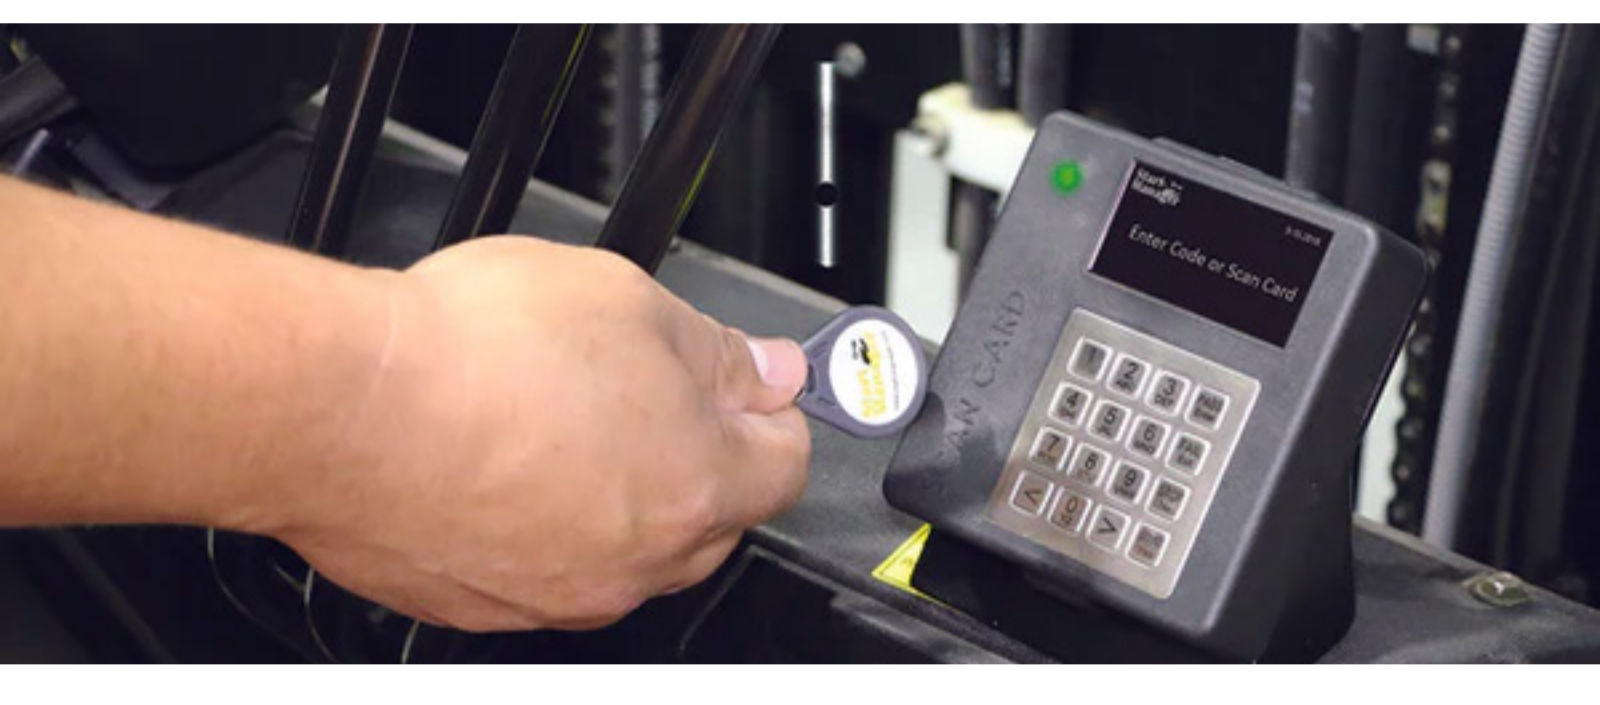

[How It Works](#)

[Schedule Your Inspection](#)

Reduce the Chance of Forklift Accidents

Using the Liftow Start Manager

The Liftow Start Manager helps owners and managers hold operators accountable for incidents or driving equipment irresponsibly. Once installed on your forklift, this device controls access to the machine, lets you know who is operating it and at what time, and requires safety checks to be completed before the forklift can be operated. Improving accountability helps to lower the rate of incidents for your warehouse.