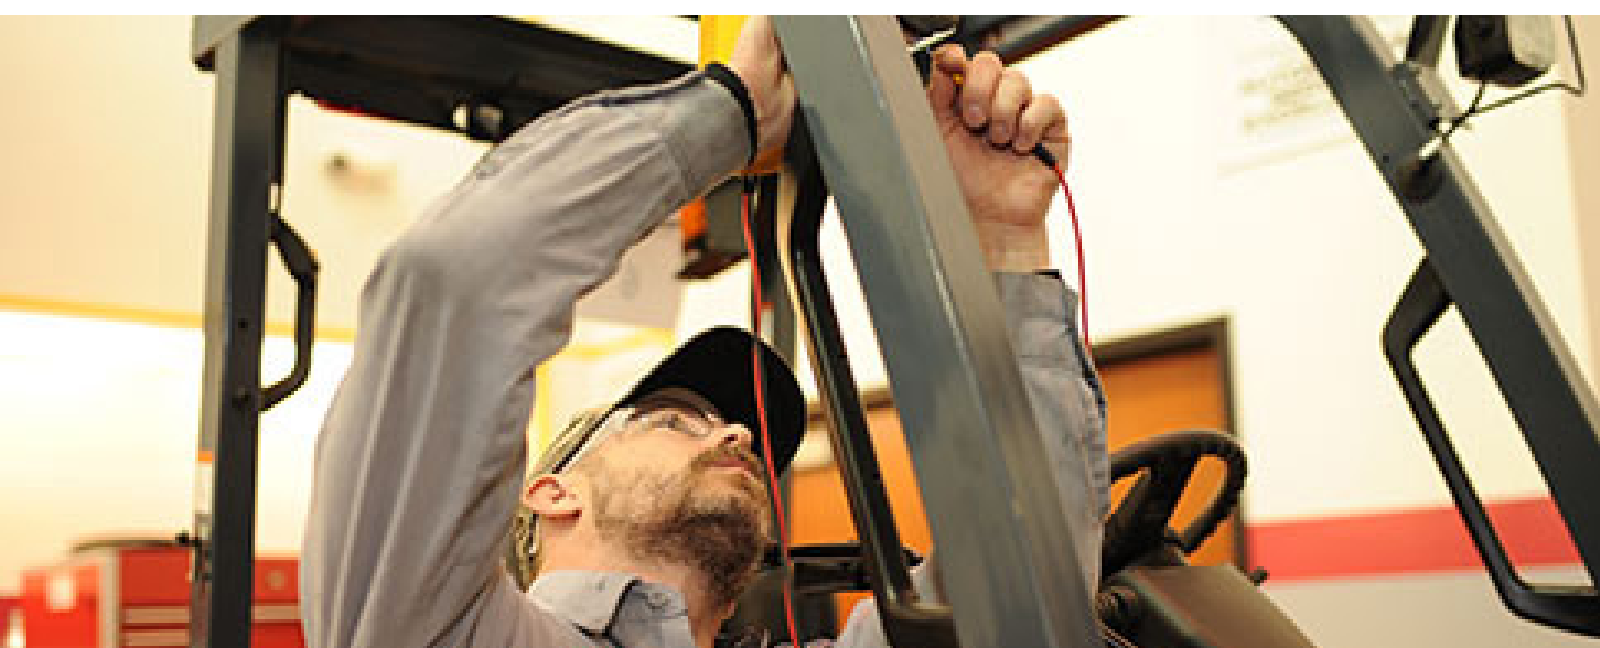

Keep Downtime to a Minimum

Our certified, highly trained technicians can help

At JIT Toyota-Lift, we understand that your forklifts and other equipment are crucial to your business. That's why our technicians undergo rigorous Toyota certification programs. All of our technicians are Bronze level or higher in the Toyota program and have completed at least 50 hours of e-learning and 32 hours of hands-on training with an instructor. Our Silver Level technicians have completed 48 hours of in person training with an instructor. Our team will put your machines back to work quickly to reduce your downtime significantly!

[Find Your Services](#)

[Schedule Service Now](#)

Rent Everything You Need for Your Warehouse Operation

We have over 300 rental units in our fleet

Choose from a wide variety of pallet trucks, along with aerial lifts, telehandlers, skid steers, golf carts, forklifts, floor scrubbers, and much more! Rent equipment by the day, week, or month.